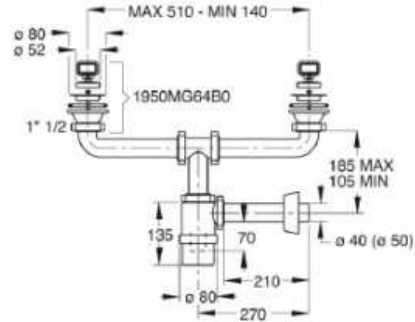

Export" bottle-trap 1"1/2 for double bowl sink with loose waste for kitchen sinks"

Material: polypropylene PP

Colour: white

Code	Description	Quantity	Packing	Volume
1226CP50B0	With plastic outlet pipe \varnothing 50x230 mm. Waste with stainless steel grid \varnothing 80/52 mm with plug with handle	nd	nd	nd