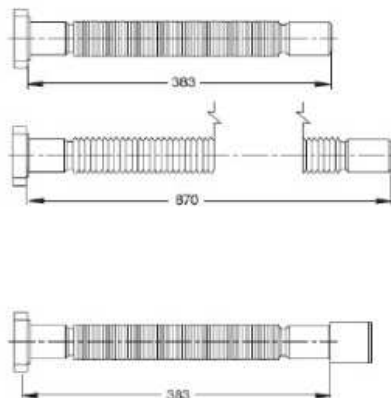

MagikOne

MagikOne™ flexible and extensible pipe,
connection with turning plastic nut

Material: polypropylene PP

Colour: white

Code	Description	Quantity	Packing	Volume
9332PP54B0	Plastic nut 1"1/4, coupling Ø 32mm	190	G7	0,131
9340PP64B0	Plastic nut 1"1/2, coupling Ø 40mm	150	G7	0,131