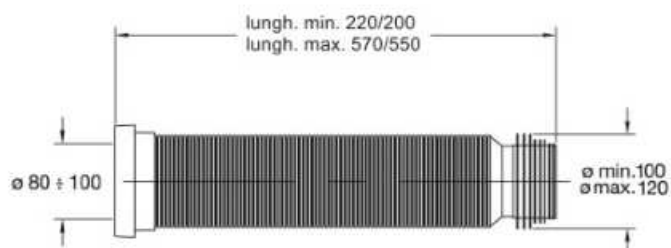

# bigmagik

BigMagik" flexible and extensible pipe to connect the outlet of W.C. bowl

**Material:** PP + TPE

**Colour:** white

Code	Description	Quantity	Packing	Volume
<b>8250EX55B0</b>	Female coupling for w.c. ø 80-100 mm, male coupling outlet ø 100-110 mm	30	G7	0,131
<b>8250EC55C0</b>	Female coupling for w.c. ø 80-100 mm, male coupling outlet ø 100-110 mm	30	B6	0,106